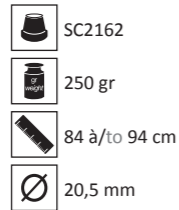

2262

Gris, motifs fleurs blanches nacrées, poignée crochet noire
Grey with pearly flowers pattern, with black derby handle

GTIN13 : 3700760803480