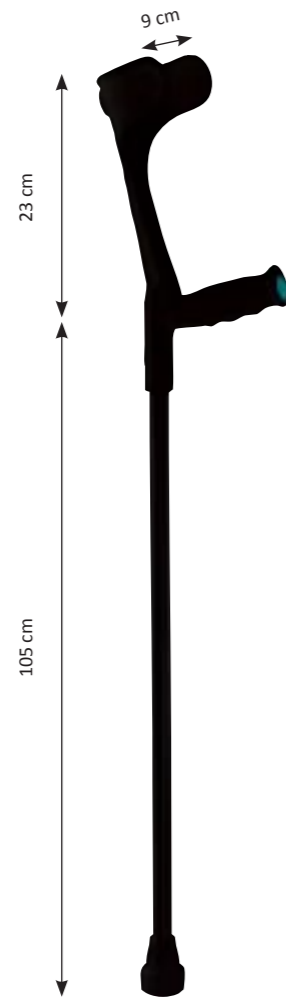

CANNES ANGLAISES ET ACCESSOIRES

CRUTCHES AND ACCESSORIES

Les accessoires des cannes anglaises sont vendus par paire / The accessories for crutches are sold by pair

2278G

Canne anglaise, poignée grise antimicrobienne douce, tube aluminium NON-REGLABLE
Crutch with antimicrobial gray soft handle, aluminum non-adjustable tube
GTIN13 : 3700760803701

- SVEG19
- 140 kg
- 560 gr
- 125 cm
- 23,5 mm

LA PAIRE
25,50 €^{HT}